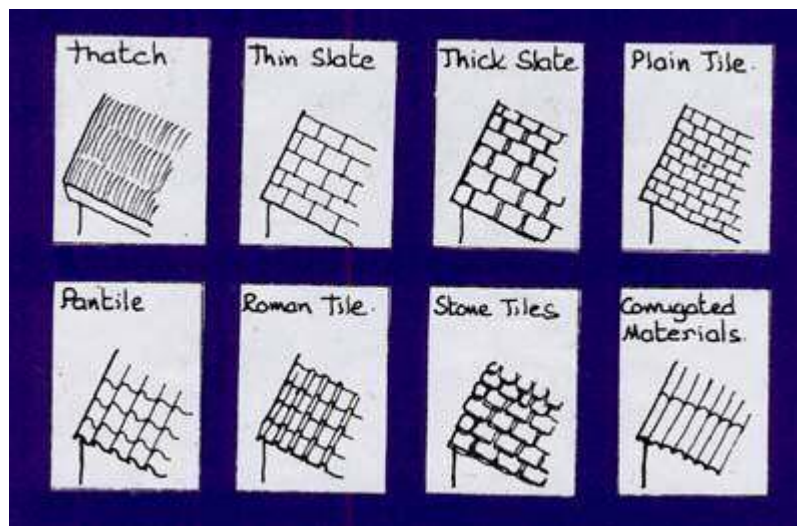

Please tick the boxes which apply and if you can give any further information about the history of your house we would be most grateful.

Address

Wall Material

Stone  Cob  Brick  Other type give details

Roof Material

Thatch  Thin Slate  Thick Slate  Tiles  Other type

Age

Houses have a date when first part built and then most houses in time were extended, please give year.

Date first built  Extended

Any other dates would be helpful