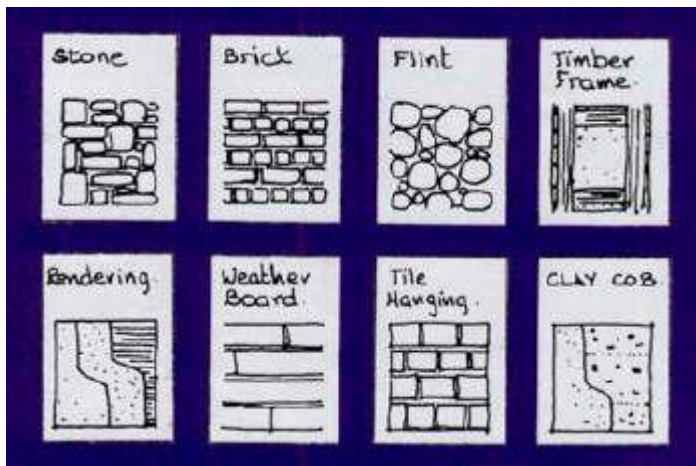

Westleigh Parish Heritage Forum is starting to carry out a survey on all old houses in the Parish. Braunton has and produced a book.

We would be grateful if you would fill in the details and return form to the Secretary: Mike Cumiskey. The Old Vicarage, Westleigh, Nr Bideford, EX39 4NN or to any Parish Councilors who will pass it on to the WPHF .

Please tick the boxes which apply and if you can give any further information about the history of your house we would be most grateful.

Address

Wall Material

Stone  Cob  Brick  Other type give details

Roof Material

Thatch  Thin Slate  Thick Slate  Tiles  Other type

Age

Houses have a date when first part built and then most houses in time were extended, please give year.

Date first built  Extended

Any other dates would be helpful